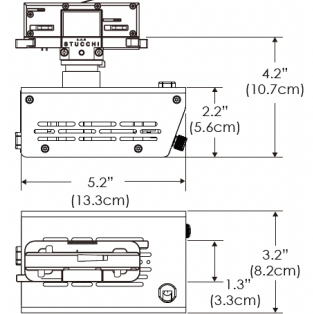

MECHANICAL FIGURES

PSX EU

*All -CLP configuration models come with standard DC cables of 6" and AC cables of 10'.