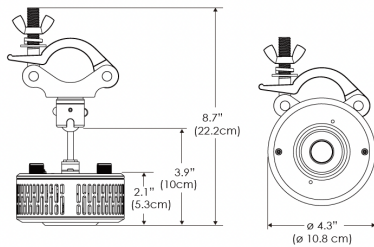

Power Supply & Control

PS Power Supply
 US EU
 PSX Power Supply w/ DMX
 (compatible with TOX/MPT mount)
 US EU

Plug/Connection

US US 120V
EU EU 220V

SPECIFICATIONS

Beam Angle	130°
Spectrum Type	AMZ : Plant Flourish & Growth TB : Coral Health & Growth
Control	Intensity (0% - 100%), CCT
LED Source	DiCon Dense Matrix LED
AC Power Draw	80W max
AC Input Voltage	100 - 240V AC, 60Hz
Cooling	Fan Cooled
Operating Temperature	32 - 104°F (0 - 40°C)
Fixture Weight	0.8lb (0.3kg)
Power Supply Weight	1.0lb (0.4kg)

PS US EU

Mounting Bracket Dimensions ALL-CLP

*All -CLP configuration models come with standard DC cables of 6" and AC cables of 10'.

W360X-MPT

PSX US

PSX EU

MECHANICAL FIGURES

W360X-TEX Legacy product

PS US EU

PSX US EU

W360X-TG Legacy product

PHOTOMETRIC DATA

AMZ

Distance		3' (~0.9 m)	5' (~1.5 m)	10' (~3.0 m)
@4000K	fc	156	82	20
	lux	1679	880	214
@6500K	fc	158	83	21
	lux	1700	891	217
Beam Diameter		Ø 5.2' (1.6m)	Ø 8.8' (2.7m)	Ø 17.5' (5.3m)

Beam Angle : 130°

TB

Distance		3' (~0.9 m)	5' (~1.5 m)	10' (~3.0 m)
@10000K	fc	96	35	11
	lux	1028	370	110
@20000K	fc	47	17	6
	lux	498	179	57
Beam Diameter		Ø 5.2' (1.6m)	Ø 8.8' (2.7m)	Ø 17.5' (5.3m)

Beam Angle : 130°