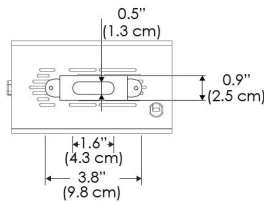

Power Supply & Control

PS Power Supply
 US EU
 PSX Power Supply w/ DMX
 (compatible with TOX/MPT mount)
 US EU

Plug/Connection

US US 120V
EU EU 220V

SPECIFICATIONS

Beam Angle	130°
Spectrum Type	AMZ : Plant Flourish & Growth TB : Coral Health & Growth
Control	Intensity (0% - 100%), CCT
LED Source	DiCon Dense Matrix LED
AC Power Draw	80W max
AC Input Voltage	100 - 240V AC, 60Hz
Cooling	Fan Cooled
Operating Temperature	32 - 104°F (0 - 40°C)
Fixture Weight	0.8lb (0.3kg)
Power Supply Weight	1.0lb (0.4kg)

PS US EU

Mounting Bracket Dimensions ALL-CLP

*All -CLP configuration models come with standard DC cables of 6" and AC cables of 10'.

W360X-MPT

PSX US

PSX EU

MECHANICAL FIGURES

W360X-TEX Legacy product

PS US EU

PSX US EU

W360X-TG Legacy product

PHOTOMETRIC DATA

AMZ

Distance		3' (~0.9 m)	5' (~1.5 m)	10' (~3.0 m)
@4000K	fc	156	82	20
	lux	1679	880	214
@6500K	fc	158	83	21
	lux	1700	891	217
Beam Diameter		Ø 5.2' (1.6m)	Ø 8.8' (2.7m)	Ø 17.5' (5.3m)

Beam Angle : 130°

TB

Distance		3' (~0.9 m)	5' (~1.5 m)	10' (~3.0 m)
@10000K	fc	96	35	11
	lux	1028	370	110
@20000K	fc	47	17	6
	lux	498	179	57
Beam Diameter		Ø 5.2' (1.6m)	Ø 8.8' (2.7m)	Ø 17.5' (5.3m)

Beam Angle : 130°