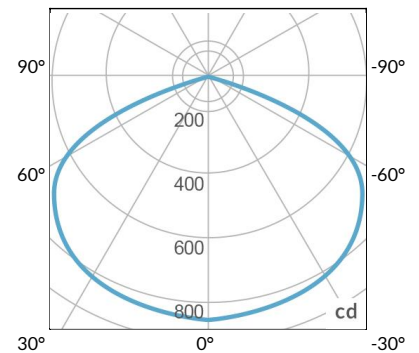

PS US EU

PSX US EU

W360X-TG Legacy product

PHOTOMETRIC DATA

AMZ

Distance		3' (~0.9 m)	5' (~1.5 m)	10' (~3.0 m)
@4000K	fc	156	82	20
	lux	1679	880	214
@6500K	fc	158	83	21
	lux	1700	891	217
Beam Diameter		Ø 5.2' (1.6m)	Ø 8.8' (2.7m)	Ø 17.5' (5.3m)

Beam Angle : 130°

TB

Distance		3' (~0.9 m)	5' (~1.5 m)	10' (~3.0 m)
@10000K	fc	96	35	11
	lux	1028	370	110
@20000K	fc	47	17	6
	lux	498	179	57
Beam Diameter		Ø 5.2' (1.6m)	Ø 8.8' (2.7m)	Ø 17.5' (5.3m)

Beam Angle : 130°