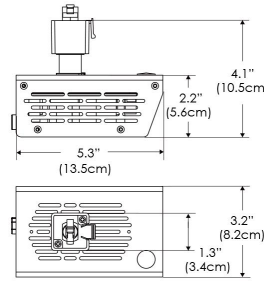

PS US EU

Mounting Bracket Dimensions ALL-CLP

*All -CLP configuration models come with standard DC cables of 6" and AC cables of 10'.

W360X-MPT

PSX US

PSX EU

MECHANICAL FIGURES

W360X-TEX Legacy product

PS US EU

PSX US EU

W360X-TG Legacy product

PHOTOMETRIC DATA

AMZ

Distance		3' (~0.9 m)	5' (~1.5 m)	10' (~3.0 m)
@4000K	fc	156	82	20
	lux	1679	880	214
@6500K	fc	158	83	21
	lux	1700	891	217
Beam Diameter		Ø 5.2' (1.6m)	Ø 8.8' (2.7m)	Ø 17.5' (5.3m)

Beam Angle : 130°

TB

Distance		3' (~0.9 m)	5' (~1.5 m)	10' (~3.0 m)
@10000K	fc	96	35	11
	lux	1028	370	110
@20000K	fc	47	17	6
	lux	498	179	57
Beam Diameter		Ø 5.2' (1.6m)	Ø 8.8' (2.7m)	Ø 17.5' (5.3m)

Beam Angle : 130°