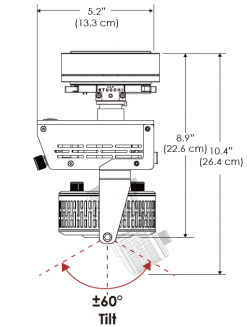

PS US EU

Mounting Bracket Dimensions ALL-CLP

*All -CLP configuration models come with standard DC cables of 6" and AC cables of 10'.

W360X-MPT

PSX US

PSX EU

MECHANICAL FIGURES

W360X-TEX Legacy product

PS US EU

PSX US EU

W360X-TG Legacy product

PHOTOMETRIC DATA

AMZ

Distance		3' (~0.9 m)	5' (~1.5 m)	10' (~3.0 m)
@4000K	fc	156	82	20
	lux	1679	880	214
@6500K	fc	158	83	21
	lux	1700	891	217
Beam Diameter		Ø 5.2' (1.6m)	Ø 8.8' (2.7m)	Ø 17.5' (5.3m)

Beam Angle : 130°

TB

Distance		3' (~0.9 m)	5' (~1.5 m)	10' (~3.0 m)
@10000K	fc	96	35	11
	lux	1028	370	110
@20000K	fc	47	17	6
	lux	498	179	57
Beam Diameter		Ø 5.2' (1.6m)	Ø 8.8' (2.7m)	Ø 17.5' (5.3m)

Beam Angle : 130°