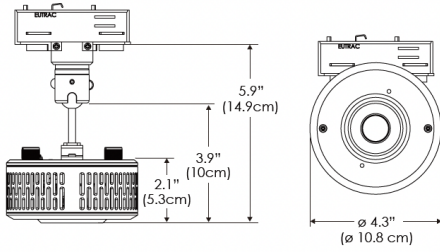

PS US EU

Mounting Bracket Dimensions ALL-CLP

*All -CLP configuration models come with standard DC cables of 6" and AC cables of 10'.

W360X-MPT

PSX US

PSX EU

MECHANICAL FIGURES

W360X-TEX Legacy product

PS US EU

PSX US EU

W360X-TG Legacy product

PHOTOMETRIC DATA

AMZ

Distance		3' (~0.9 m)	5' (~1.5 m)	10' (~3.0 m)
@4000K	fc	156	82	20
	lux	1679	880	214
@6500K	fc	158	83	21
	lux	1700	891	217
Beam Diameter		Ø 5.2' (1.6m)	Ø 8.8' (2.7m)	Ø 17.5' (5.3m)

Beam Angle : 130°

TB

Distance		3' (~0.9 m)	5' (~1.5 m)	10' (~3.0 m)
@10000K	fc	96	35	11
	lux	1028	370	110
@20000K	fc	47	17	6
	lux	498	179	57
Beam Diameter		Ø 5.2' (1.6m)	Ø 8.8' (2.7m)	Ø 17.5' (5.3m)

Beam Angle : 130°