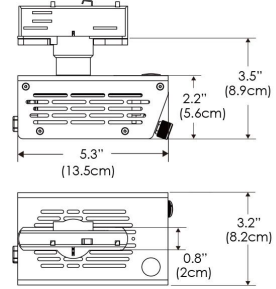

PS US EU

Mounting Bracket Dimensions ALL-CLP

*All -CLP configuration models come with standard DC cables of 6" and AC cables of 10'.

W360X-MPT

PSX US

PSX EU

MECHANICAL FIGURES

W360X-TEX Legacy product

PS US EU

PSX US EU

W360X-TG Legacy product

PHOTOMETRIC DATA

AMZ

Distance		3' (~0.9 m)	5' (~1.5 m)	10' (~3.0 m)
@4000K	fc	156	82	20
	lux	1679	880	214
@6500K	fc	158	83	21
	lux	1700	891	217
Beam Diameter		Ø 5.2' (1.6m)	Ø 8.8' (2.7m)	Ø 17.5' (5.3m)

Beam Angle : 130°

TB

Distance		3' (~0.9 m)	5' (~1.5 m)	10' (~3.0 m)
@10000K	fc	96	35	11
	lux	1028	370	110
@20000K	fc	47	17	6
	lux	498	179	57
Beam Diameter		Ø 5.2' (1.6m)	Ø 8.8' (2.7m)	Ø 17.5' (5.3m)

Beam Angle : 130°