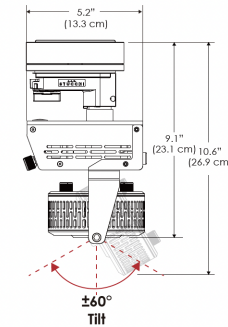

PS US EU

Mounting Bracket Dimensions ALL-CLP

*All -CLP configuration models come with standard DC cables of 6" and AC cables of 10'.

W360X-MPT

PSX US

PSX EU

MECHANICAL FIGURES

W360X-TEX Legacy product

PS US EU

PSX US EU

W360X-TG Legacy product

PHOTOMETRIC DATA

AMZ

Distance		3' (~0.9 m)	5' (~1.5 m)	10' (~3.0 m)
@4000K	fc	156	82	20
	lux	1679	880	214
@6500K	fc	158	83	21
	lux	1700	891	217
Beam Diameter		Ø 5.2' (1.6m)	Ø 8.8' (2.7m)	Ø 17.5' (5.3m)

Beam Angle : 130°

TB

Distance		3' (~0.9 m)	5' (~1.5 m)	10' (~3.0 m)
@10000K	fc	96	35	11
	lux	1028	370	110
@20000K	fc	47	17	6
	lux	498	179	57
Beam Diameter		Ø 5.2' (1.6m)	Ø 8.8' (2.7m)	Ø 17.5' (5.3m)

Beam Angle : 130°