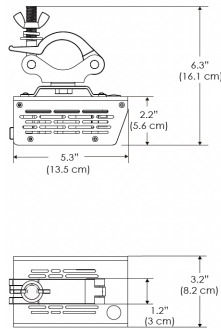

Power Supply & Control

PS Power Supply
 US EU
 PSX Power Supply w/ DMX
 (compatible with TOX/MPT mount)
 US EU

Plug/Connection

US US 120V
EU EU 220V

SPECIFICATIONS

Beam Angle	130°
Spectrum Type	AMZ : Plant Flourish & Growth TB : Coral Health & Growth
Control	Intensity (0% - 100%), CCT
LED Source	DiCon Dense Matrix LED
AC Power Draw	80W max
AC Input Voltage	100 - 240V AC, 60Hz
Cooling	Fan Cooled
Operating Temperature	32 - 104°F (0 - 40°C)
Fixture Weight	0.8lb (0.3kg)
Power Supply Weight	1.0lb (0.4kg)

PS US EU

Mounting Bracket Dimensions ALL-CLP

*All -CLP configuration models come with standard DC cables of 6" and AC cables of 10'.

W360X-MPT

PSX US

PSX EU

MECHANICAL FIGURES

W360X-TEX Legacy product

PS US EU

PSX US EU

W360X-TG Legacy product

PHOTOMETRIC DATA

AMZ

Distance		3' (~0.9 m)	5' (~1.5 m)	10' (~3.0 m)
@4000K	fc	156	82	20
	lux	1679	880	214
@6500K	fc	158	83	21
	lux	1700	891	217
Beam Diameter		Ø 5.2' (1.6m)	Ø 8.8' (2.7m)	Ø 17.5' (5.3m)

Beam Angle : 130°

TB

Distance		3' (~0.9 m)	5' (~1.5 m)	10' (~3.0 m)
@10000K	fc	96	35	11
	lux	1028	370	110
@20000K	fc	47	17	6
	lux	498	179	57
Beam Diameter		Ø 5.2' (1.6m)	Ø 8.8' (2.7m)	Ø 17.5' (5.3m)

Beam Angle : 130°