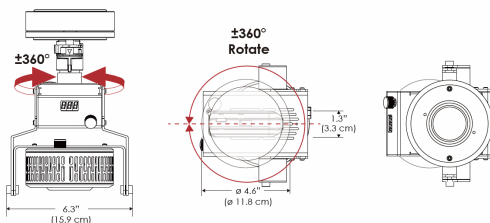

PS US EU

Mounting Bracket Dimensions ALL-CLP

*All -CLP configuration models come with standard DC cables of 6" and AC cables of 10'.

W360X-MPT

PSX US

PSX EU

MECHANICAL FIGURES

W360X-TEX Legacy product

PS US EU

PSX US EU

W360X-TG Legacy product

PHOTOMETRIC DATA

AMZ

Distance		3' (~0.9 m)	5' (~1.5 m)	10' (~3.0 m)
@4000K	fc	156	82	20
	lux	1679	880	214
@6500K	fc	158	83	21
	lux	1700	891	217
Beam Diameter		Ø 5.2' (1.6m)	Ø 8.8' (2.7m)	Ø 17.5' (5.3m)

Beam Angle : 130°

TB

Distance		3' (~0.9 m)	5' (~1.5 m)	10' (~3.0 m)
@10000K	fc	96	35	11
	lux	1028	370	110
@20000K	fc	47	17	6
	lux	498	179	57
Beam Diameter		Ø 5.2' (1.6m)	Ø 8.8' (2.7m)	Ø 17.5' (5.3m)

Beam Angle : 130°