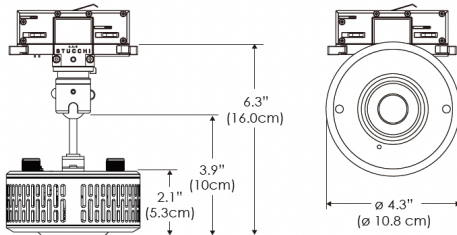

W360X-TOX/TON