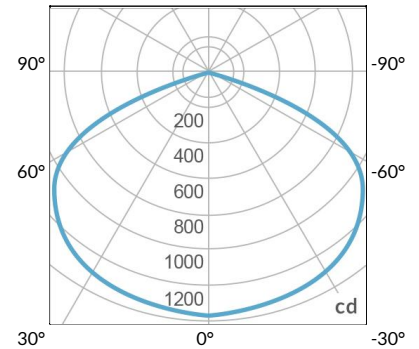

PS US EU

PSX US EU

W360X-TG Legacy product

PHOTOMETRIC DATA

AMZ

Distance		3' (~0.9 m)	5' (~1.5 m)	10' (~3.0 m)
@4000K	fc	156	82	20
	lux	1679	880	214
@6500K	fc	158	83	21
	lux	1700	891	217
Beam Diameter		Ø 5.2' (1.6m)	Ø 8.8' (2.7m)	Ø 17.5' (5.3m)

Beam Angle : 130°

TB

Distance		3' (~0.9 m)	5' (~1.5 m)	10' (~3.0 m)
@10000K	fc	96	35	11
	lux	1028	370	110
@20000K	fc	47	17	6
	lux	498	179	57
Beam Diameter		Ø 5.2' (1.6m)	Ø 8.8' (2.7m)	Ø 17.5' (5.3m)

Beam Angle : 130°