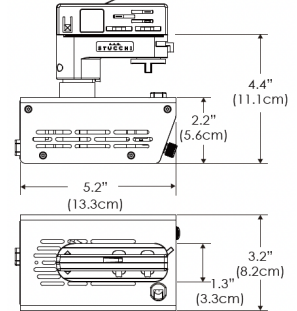

MECHANICAL FIGURES

PSX US

*All -CLP configuration models come with standard DC cables of 6" and AC cables of 10'.