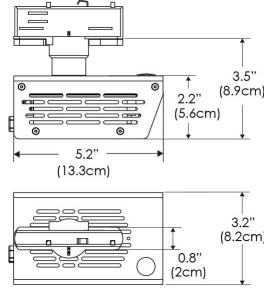

PS US EU

Mounting Bracket Dimensions ALL-CLP

*All -CLP configuration models come with standard DC cables of 6" and AC cables of 10'.

W360X-MPT

PSX US

PSX EU

MECHANICAL FIGURES

W360X-TEX Legacy product

PS US EU

PSX US EU

W360X-TG Legacy product

PHOTOMETRIC DATA

AMZ

Distance		3' (~0.9 m)	5' (~1.5 m)	10' (~3.0 m)
@4000K	fc	156	82	20
	lux	1679	880	214
@6500K	fc	158	83	21
	lux	1700	891	217
Beam Diameter		Ø 5.2' (1.6m)	Ø 8.8' (2.7m)	Ø 17.5' (5.3m)

Beam Angle : 130°

TB

Distance		3' (~0.9 m)	5' (~1.5 m)	10' (~3.0 m)
@10000K	fc	96	35	11
	lux	1028	370	110
@20000K	fc	47	17	6
	lux	498	179	57
Beam Diameter		Ø 5.2' (1.6m)	Ø 8.8' (2.7m)	Ø 17.5' (5.3m)

Beam Angle : 130°