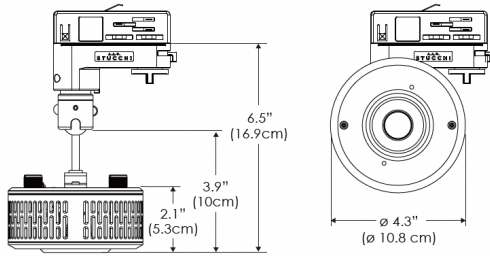

MECHANICAL FIGURES

W360X-TOX/TON