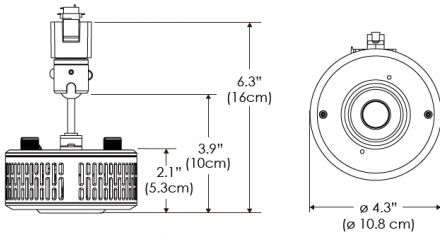

PS US EU

Mounting Bracket Dimensions ALL-CLP

*All -CLP configuration models come with standard DC cables of 6" and AC cables of 10'.

W360X-MPT

PSX US

PSX EU

MECHANICAL FIGURES

W360X-TEX Legacy product

PS US EU

PSX US EU

W360X-TG Legacy product

PHOTOMETRIC DATA

AMZ

Distance		3' (~0.9 m)	5' (~1.5 m)	10' (~3.0 m)
@4000K	fc	156	82	20
	lux	1679	880	214
@6500K	fc	158	83	21
	lux	1700	891	217
Beam Diameter		Ø 5.2' (1.6m)	Ø 8.8' (2.7m)	Ø 17.5' (5.3m)

Beam Angle : 130°

TB

Distance		3' (~0.9 m)	5' (~1.5 m)	10' (~3.0 m)
@10000K	fc	96	35	11
	lux	1028	370	110
@20000K	fc	47	17	6
	lux	498	179	57
Beam Diameter		Ø 5.2' (1.6m)	Ø 8.8' (2.7m)	Ø 17.5' (5.3m)

Beam Angle : 130°